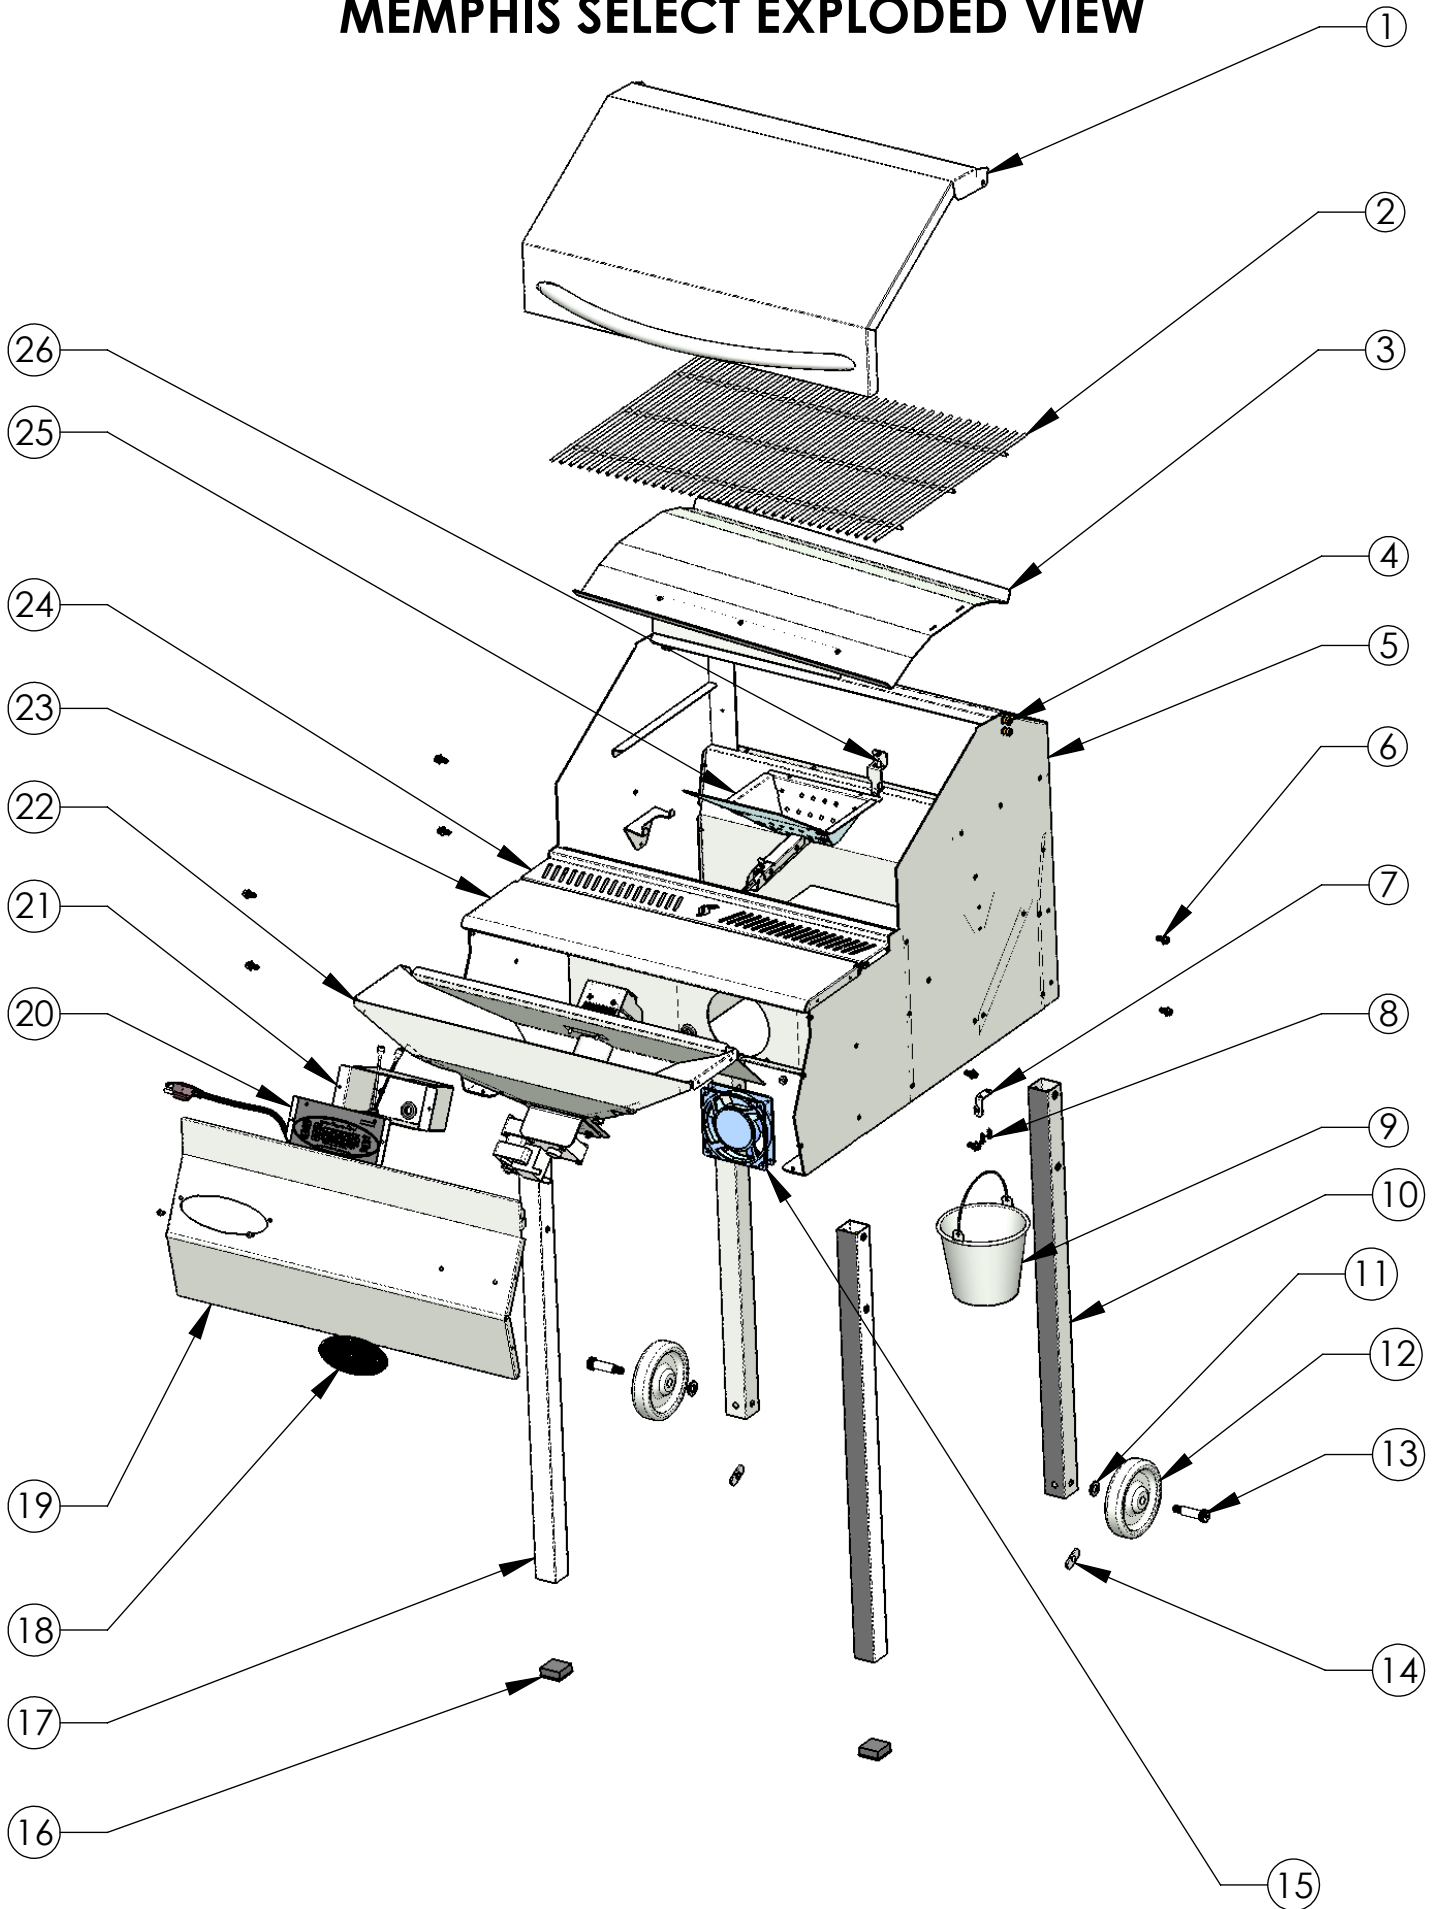

# MEMPHIS SELECT EXPLODED VIEW

## VG0070 - EXPLODED VIEW BILL OF MATERIAL

ITEM NO.	PART NO.	DESCRIPTION	QTY.	ITEM NO.	PART NO.	DESCRIPTION	QTY.
1	VG1730	HOOD	1	14	DS2001	3/8"-16 ANTI-ROTATION NUT	2
2	VG4404	GRATE ASSY	2	15	VG0906	FAN	1
3	VG1722	FLAVORIZER ASS'Y	1	16	VG9502	TUBE LEG CAP PLUG	2
4	DS2187	1/4-20 SS SHOULDER SCREW	4	17	VG1748	STATIONARY LEG	2
5	VG0071	MAIN BODY ASSY	1	18	VG0909	MEMPHIS BADGE	1
6	DS2281	1/4-20 X 1/2" HEX HEAD BOLT	8	19	VG0704	GRILL FRONT	1
7	VG0746	GREASE BUCKET HOOK	1	20	VG0918	INTELLIGENT TEMPERATURE CONTROL	1
8	DS2185	#10 SELF-TAPPING SCREW	2	21	VG0551	CONTROL ENCLOSURE	1
9	VG0945	GREASE BUCKET	1	22	VG1735	PELLET HOPPER ASSEMBLY	1
10	VG1749	WHEEL LEG	2	23	VG0540	PELLET HOPPER LID	1
11	DS2157	.934" ZINC PLATED WASHER	2	24	VG0593	HOPPER EXT COVER	1
12	VG9501	5" POLYOLEFIN WHEEL	2	25	VG5504	BURN POT ASSEMBLY	1
13	DS2277	3/8"-16 X 1.5" SHOULDER SCREW	2	26	VG0927	RTD TEMPERATURE PROBE	1