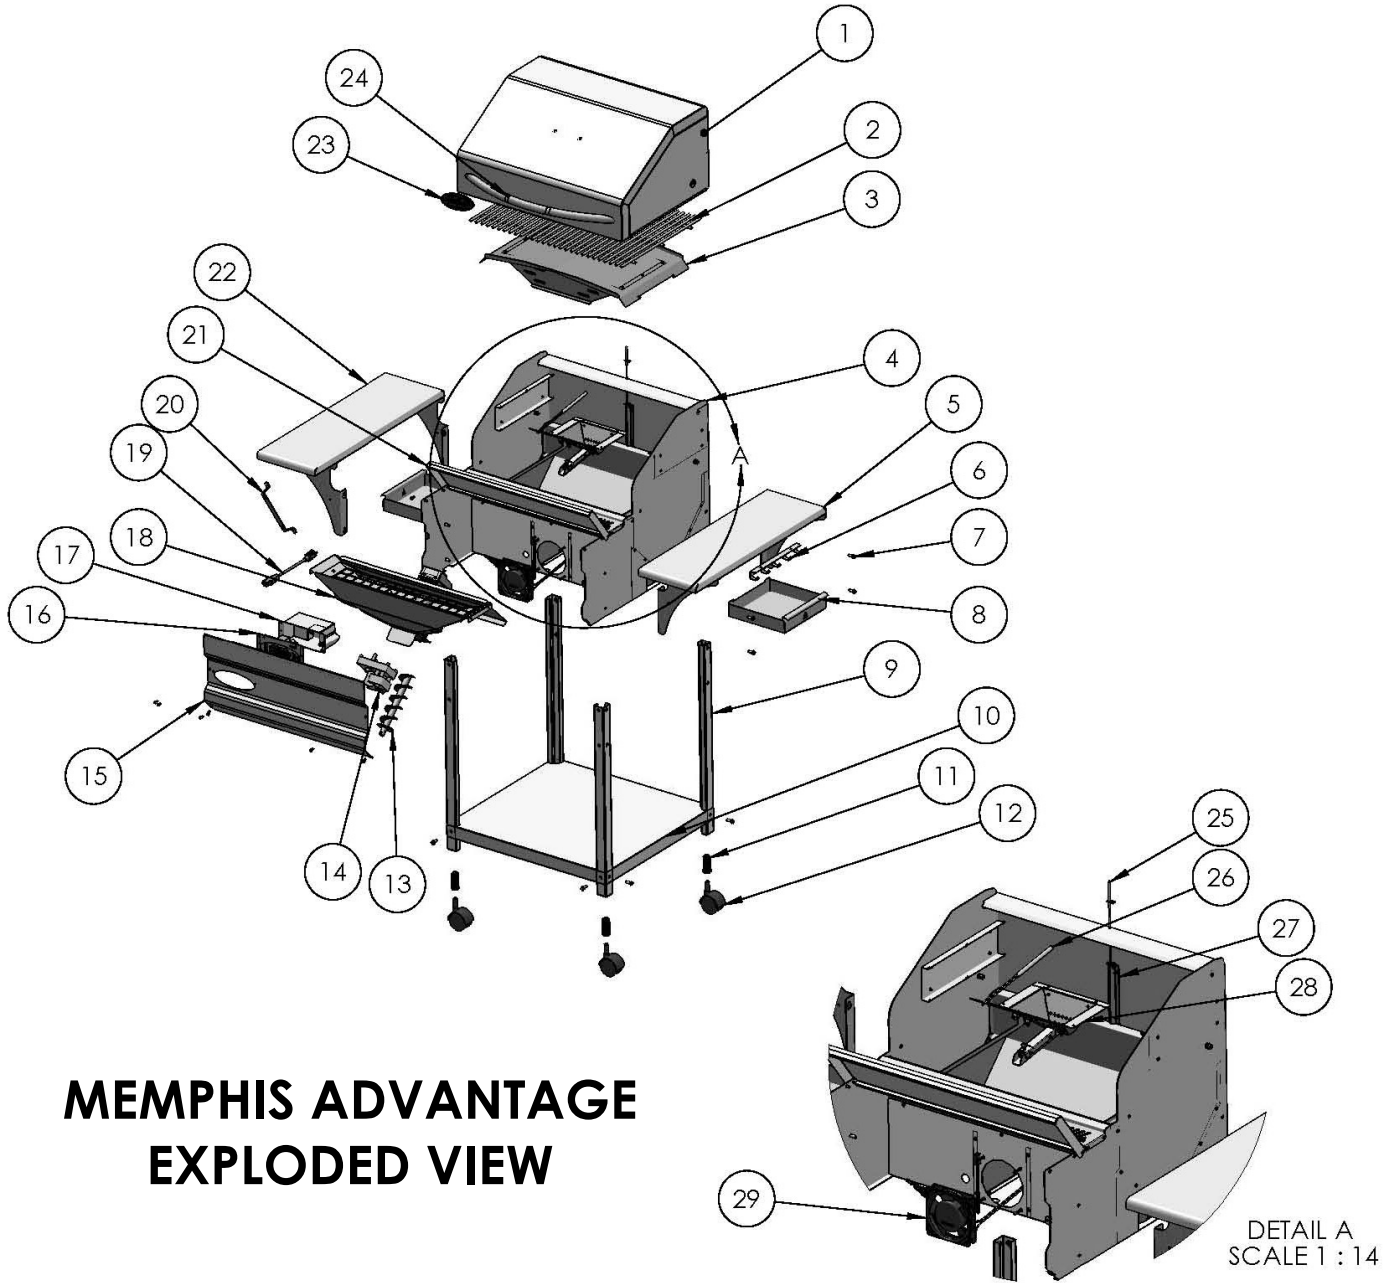

Grill Assembly - Exploded View

Grill Bill of Materials

ITEM NO.	PART NO.	DESCRIPTION	QTY.	ITEM NO.	PART NO.	DESCRIPTION	QTY.
1	VG5502	HOOD	1	16	VG1920E	GRILL CONTROLLER (EUROPEAN)	1
2	VG4401	GRILL GRATE	2	17	VG2551	CONTROL ENCLOSURE	1
3	VG4403	FLAVORIZER	1	17	VG2551E	CONTROL ENCLOSURE (EUROPEAN)	1
4	VG5501	MAIN BODY ASSY	1	18	VG1730	HOPPER ASSY	1
5	VG5511	SIDE SHELF ASSY, RIGHT	1	19	VG0911	POWER CORD	1
6	VG0215	GRILL TOOL HOLDER	1	19	VG0911E	POWER CORD (EUROPEAN)	1
7	DS2311	1/4-20 x .750" HEX SCREW	16	20	VG0560	POWER CORD WRAP	1
8	VG0543	GREASE TRAY	2	21	VG0561	HOPPER COVER	1
9	VG0566	GRILL LEG	4	22	VG5510	SIDE SHELF ASSY, LEFT	1
10	VG0545	BOTTOM PAN	1	23	VG0909	MEMPHIS GRILL BADGE	1
11	DS4457	BLACK CASTER SOCKET	4	24	VG0104	GRILL HANDLE	1
12	DS4458	BLACK CASTER	4	25	VS0927	RTD THERMAL SENSOR	1
13	VS9500	AUGER	1	26	VG0910	IGNITER CARTRIDGE	1
14	VG0908	AUGER MOTOR	1	26	VG0910E	IGNITER CARTRIDGE (EUROPEAN)	1
14	VG0908E	AUGER MOTOR (EUROPEAN)	1	27	VG0563	ADVANTAGE PROBE MOUNT	1
15	VG0503	GRILL FRONT	1	28	VG2125	BURN POT ASSY	1
16	VG1920	GRILL CONTROLLER	1	29	VG0906	CIRCULAR FAN	1

Assembly Step 1 Bill Of Materials

ITEM NO.	PART NO.	DESCRIPTION	QTY.
1	VG0050	GRILL HEAD	1
2	VG0566	GRILL LEG	4
3	DS2311	1/4-20 X 3/8" HEX HEAD BOLT	16
4	VG4457	BLACK CASTER SOCKET	4
5	VG5511	SIDE SHELF ASSY RIGHT	1
6	VG5510	SIDE SHELF ASSY LEFT	1
7	VG0545	BOTTOM PAN	1
8	VG4458	BLACK SWIVEL CASTER	4