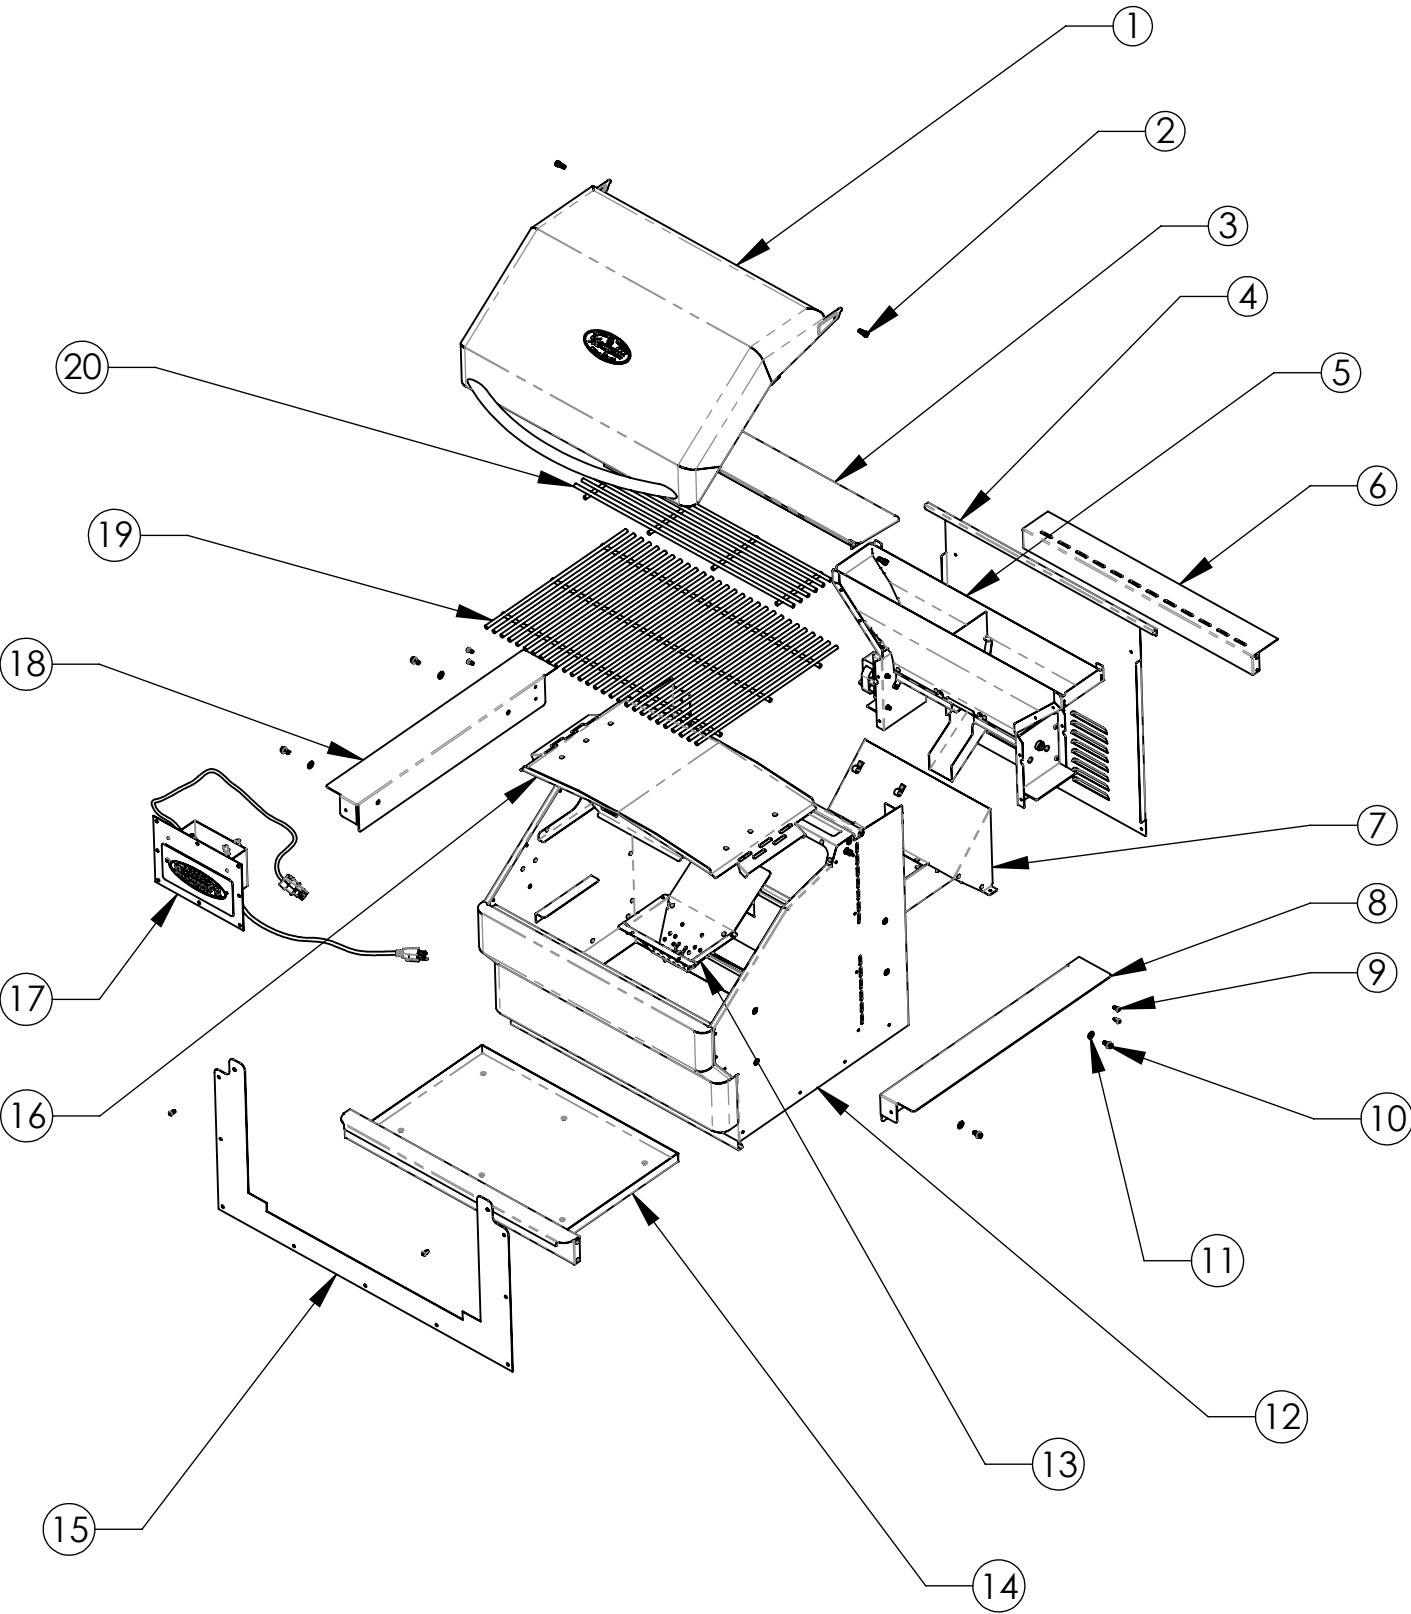

# PRO BUILT-IN PARTS LIST

## PRO BUILT-IN PARTS LIST BILL OF MATERIAL

ITEM NO.	PART NO.	DESCRIPTION	QTY.	ITEM NO.	PART NO.	DESCRIPTION	QTY.
1	VG1101	HOOD ASSEMBLY	1	11	DS4226	¼-20 WASHER	4
2	DS2187	¼-20 STAINLESS SHOULDER SCREW	6	12	VG0800	MAIN GRILL BODY	1
3	VG0112	HOPPER LID	1	13	VG2125	BURN POT ASSEMBLY	1
4	VG0115	REAR PANEL	1	14	VG1805	ASH/GREASE TRAY	1
5	VG3301	PELLET HOPPER ASSY	1	15	VG1807	FRONT MOUNTING PLATE	1
6	VG0801	REAR SUPPORT BRACKET	1	16	VG4403	FLAVORIZER ASSEMBLY	1
7	VG1104	FAN HOUSING ASSEMBLY	1	17	VG1808	INTELLIGENT TEMPERATURE CONTROL ASSEMBLY	1
8	VG0802	RIGHT SUPPORT BRACKET	1	18	VG0803	LEFT SUPPORT BRACKET	1
9	DS2186	# 10 SELF-TAPPING SCREW, SS	6	19	VG4401	LARGE GRATE ASSEMBLY	2
10	DS2281	¼-20 X ½" HEX HEAD BOLT	4	20	VG4402	SMALL GRATE ASSEMBLY	1