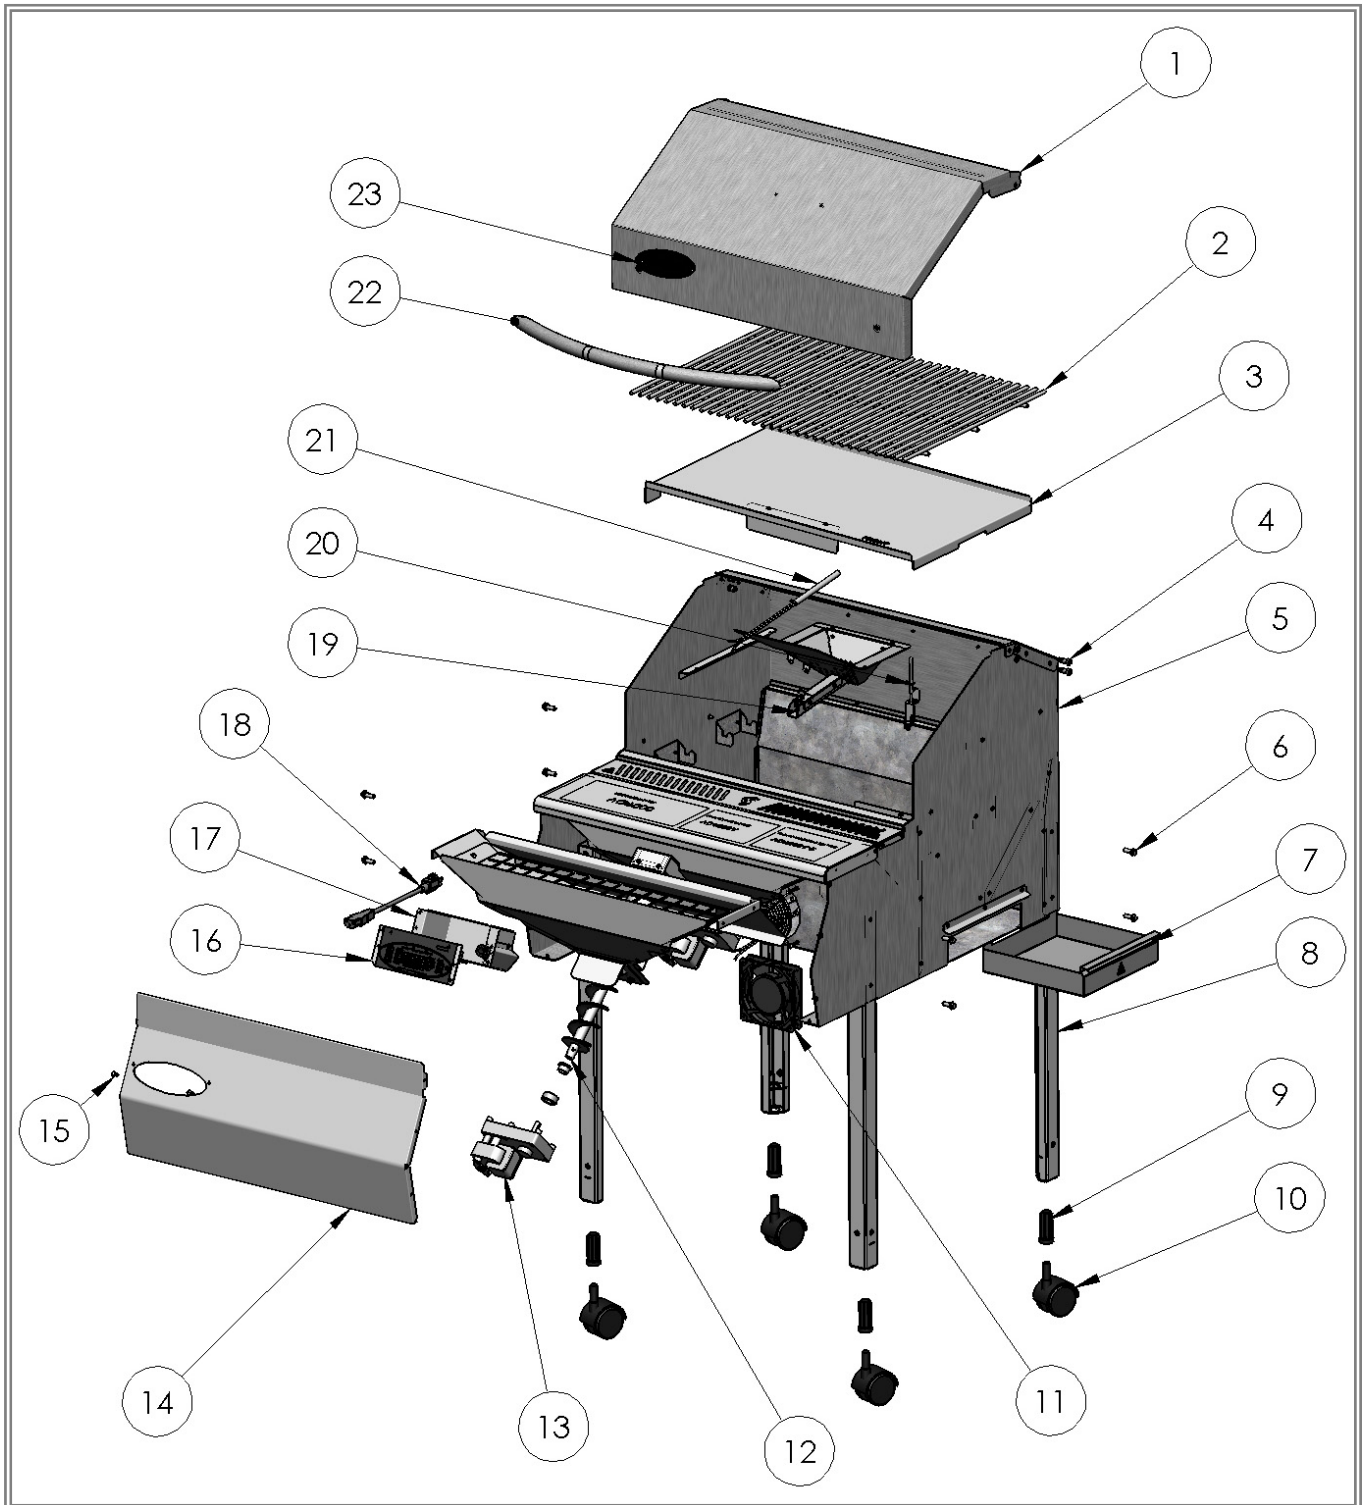

Grill Assembly

MEMPHIS SELECT EXPLODED VIEW

Grill Bill of Materials
VG0070 - EXPLODED VIEW
BILL OF MATERIAL

ITEM NO.	PART NO.	DESCRIPTION	QTY.	ITEM NO.	PART NO.	DESCRIPTION	QTY.
1	VG1730	HOOD	1	13	VS0908E	AUGER MOTOR (EUROPEAN)	1
2	VG4405	SELECT GRILL GRATE	1	14	VG0704	GRILL FRONT	9
3	VG1722	SELECT FLAVORIZER	1	15	DS2186	#10 STAINLESS STEEL SCREW	1
4	DS2187	1/4-20 SS SHOULDER SCREW	4	16	VG1920	GRILL CONTROLLER	1
5	VG0071	MAIN BODY ASSY	1	16	VG1920E	GRILL CONTROLLER (EUROPEAN)	1
6	DS2311	1/4-20 X 3/4" HEX HEAD BOLT	8	17	VG2551	CONTROL ENCLOSURE	1
7	VG0543	GREASE BOX	1	18	VG0911	POWER CORD	1
8	VG0566	GRILL LEG	4	19	VG2125	BURN POT ASSEMBLY	1
9	VG4457	SWIVEL CASTER SOCKET	4	20	VS0927	RTD TEMPERATURE PROBE	1
10	VG4458	SWIVEL CASTER	4	21	VS0955	IGNITER CARTRIDGE	1
11	VG0906	GRILL FAN	1	21	VS0955E	IGNITER CARTRIDGE (EUROPEAN)	1
11	VG0906E	GRILL FAN (EUROPEAN)	1	22	VG0104	GRILL HANDLE	1
12	VG9500	AUGER ASSEMBLY	1	23	VG0909	MEMPHIS GRILL BADGE	
13	VS0908	AUGER MOTOR	1				

Assembly Step (Without Side Shelves) Bill Of Materials

ITEM NO.	PART NO.	DESCRIPTION	QTY.
1	VG0071	GRILL HEAD	1
2	VG0566	GRILL LEG	4
3	DS2311	1/4-20 x .750" HEX FLANGE SCREW	8
4	VG4457	SWIVEL CASTER SOCKET	4
5	VG4458	SWIVEL CASTER	4