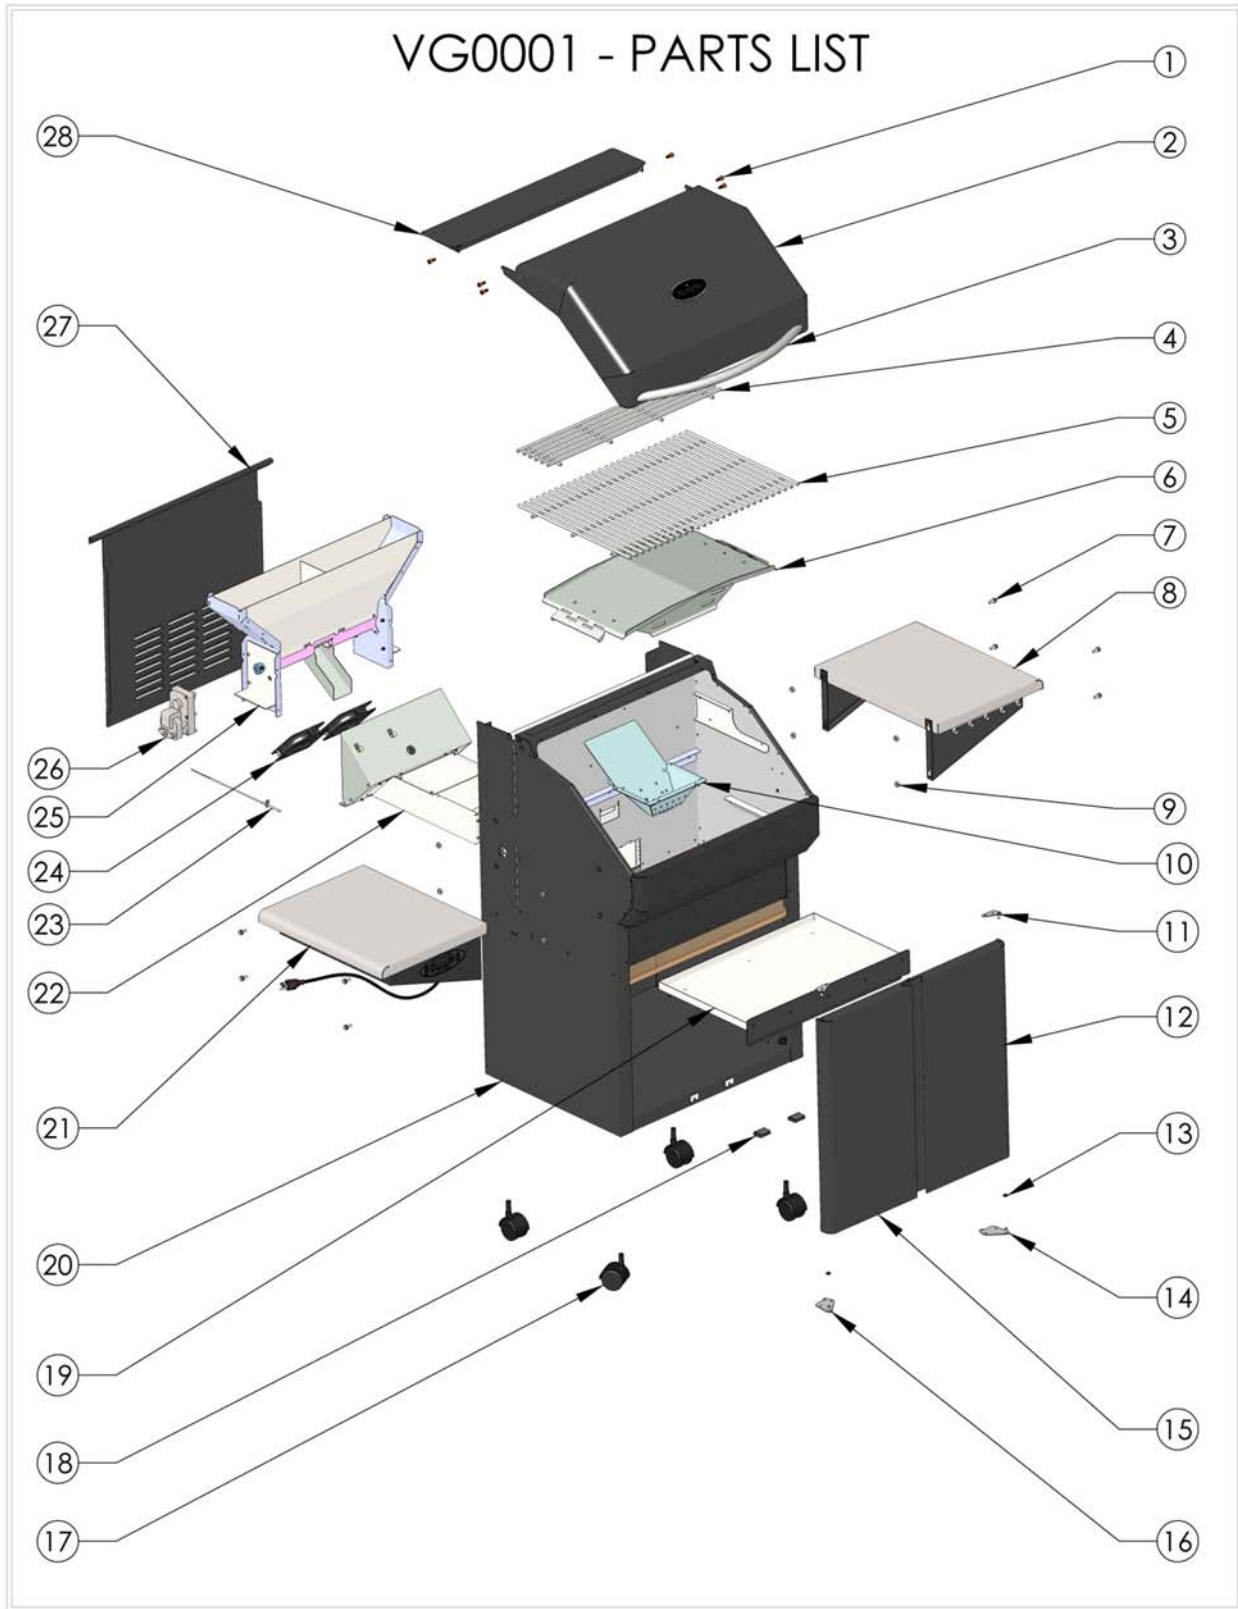

Grill Assembly

VG0001 - PARTS LIST

Grill Bill of Materials

ITEM	PART NUMBER	DESCRIPTION	QTY	ITEM	PART NUMBER	DESCRIPTION	QTY
1	DS2187	COVER/HOPPER LID HARDWARE	6	15	VG2201	DOOR ASSEMBLY, LEFT - PAINTED	1
					VG2201S	DOOR ASSEMBLY, LEFT - SS	
2	VG1101	GRILL HOOD ASSEMBLY - PAINTED	1	16	VG0211	HINGE BOTTOM, LEFT	1
	VG1101S	GRILL HOOD ASSEMBLY - SS					
3	VG0104	COVER HANDLE	1	17	VG0919	CASTER	4
4	VG4402	SMALL GRATE	1	18	VG0927	DOOR MAGNET	2
5	VG4401	LARGE GRATE	2	19	VG2121	TRAY ASSEMBLY - PAINTED	1
					VG2121S	TRAY ASSEMBLY - STAINLESS STEEL	
6	VG4403	INTEGRATED FLAVORIZER / HEAT DEFLECTOR	1	20	VG0001	GRILL MAIN BODY	1
7	DS2178	SHELF HARDWARE	8	21	VG2207	SHELF ASSEMBLY, LEFT - PAINTED	1
					VG2207S	SHELF ASSEMBLY, LEFT - SS	
8	VG2206	SHELF ASSEMBLY RIGHT - PAINTED	1	22	VG1104	FAN HOUSING ASSEMBLY	1
	VG2206S	SHELF ASSEMBLY, RIGHT - SS					
9	VG0216	SHELF WASHER	8	23	VG0916	TEMPERATURE PROBE	1
10	VG2125	BURN POT	1	24	VG0906	FAN	2
11	VG0212	HINGE TOP, RIGHT	1	25	VG3301	HOPPER ASSEMBLY	1
12	VG2204	DOOR ASSEMBLY RIGHT - PAINTED	1	26	VG0905	AUGER MOTOR	1
	VG2204S	DOOR ASSEMBLY, RIGHT - SS					
13	DS4213	DELTRIN WASHER	2	27	VG0115	REAR PANEL - PAINTED	1
					VG0115S	REAR PANEL - STAINLESS STEEL	
14	VG0210	HINGE BOTTOM, RIGHT	1	28	VG0112	PELLET HOPPER LID - PAINTED	1
					VG0112S	PELLET HOPPER LID - STAINLESS STEEL	