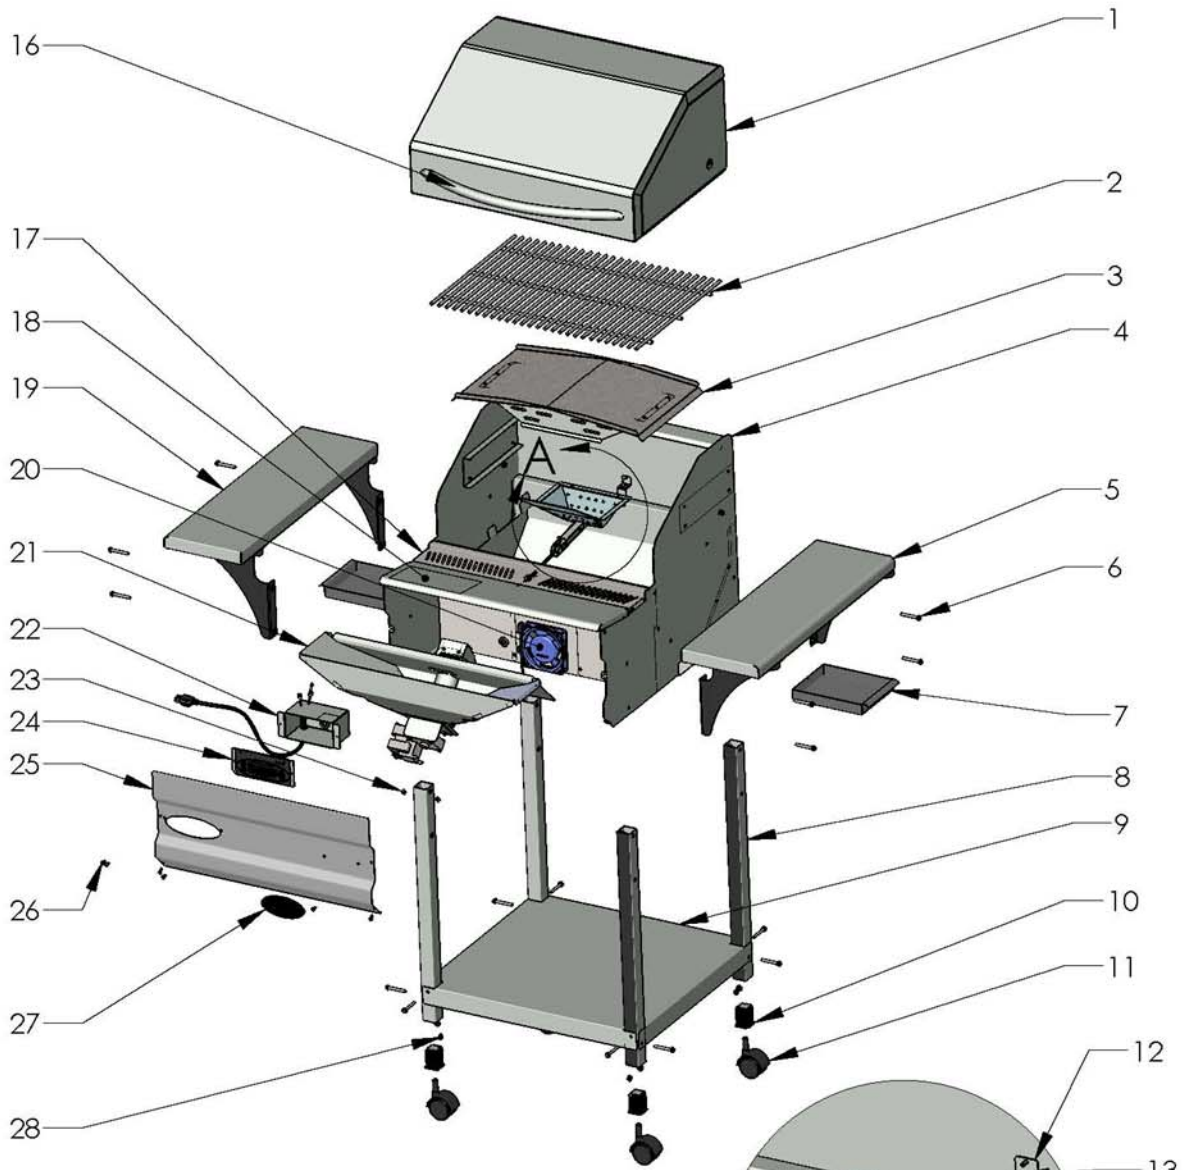

Grill Assembly

MEMPHIS ADVANTAGE EXPLODED VIEW

Grill Bill of Materials

VG0050 - EXPLODED VIEW BOM

ITEM NO.	PART NO.	DESCRIPTION	QTY.	ITEM NO.	PART NO.	DESCRIPTION	QTY.
1	VG5502	HOOD	1	16	VG0104	HOOD HANDLE	1
2	VG4401	LARGE GRATE ASSY	2	17	VG0593	HOPPER EXT COVER	1
3	VG5505	HEAT DEFLECTOR / FLAVORIZER ASSY	1	18	VG0540	HOPPER COVER	1
4	VG5501	MAIN BODY ASSY	1	19	VG5510	SIDE SHELF ASSY LEFT	1
5	VG5511	SIDE SHELF ASSY RIGHT	1	20	VG0906	FAN	1
6	DS2258	1/4-20 2" HEX CAP SCREW, BLACK	16	21	VG1735	HOPPER ASSEMBLY	1
7	VG0543	GREASE PAN	2	22	VG1551	CONTROL ENCLOSURE ASSY	1
8	VG0544P	TUBE LEG	4	23	DS2183	TINNERMAN CLIP	2
9	VG0545	BOTTOM PAN	1	24	VG0907	INTELLIGENT TEMPERATURE CONTROL	1
10	VG0944	CASTER SOCKET	4	25	VG0503	GRILL FRONT	1
11	DS4458	HEAVY DUTY, LOCKING, CASTER	4	26	DS2185	#10 SELF TAPPING SCREW	6
12	VG0579	RTD COVER	1	27	VG0909	MEMPHIS BADGE	1
13	VS0927	RTD TEMP PROBE	1	28	DS2100	1/4-20 SERRATED FLANGE NUT	8
14	VG5504	BURN POT ASSEMBLY	1				
15	VG0955	IGNITER	1