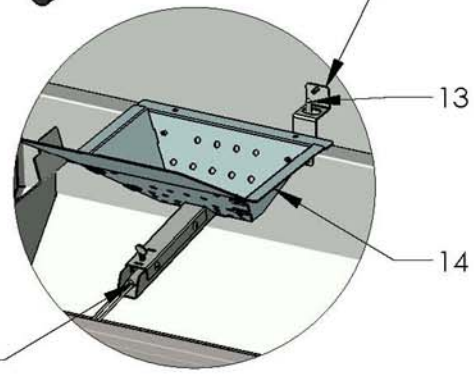

VG.5600 REV.D 4/02/10